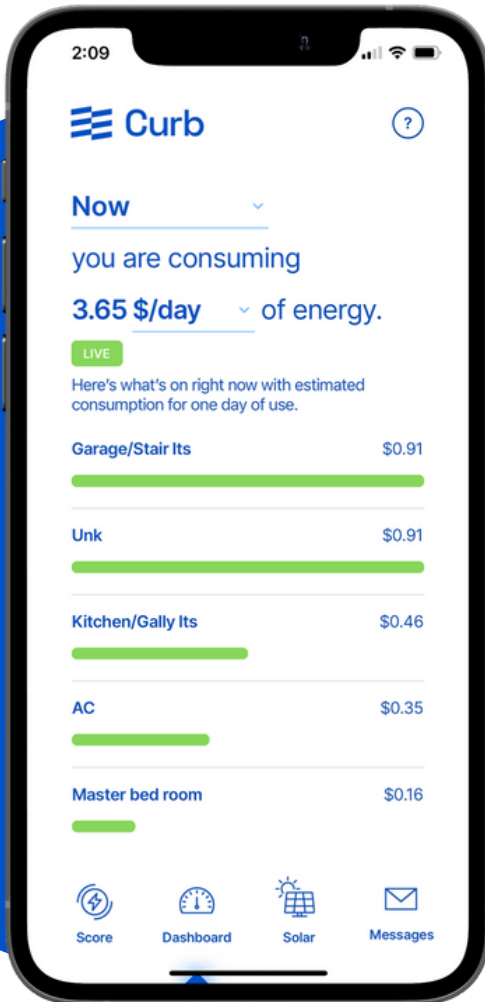

Curb

More knowledge and control with smart monitoring technology.

Curb is a smart monitoring device connected to your home's electrical system to give you real-time data so you can make smarter decisions about how your energy is being used.

Curb Helps You Save.

See What's On.

Find out what's on and what's being used in your home right now.

Track Your Costs.

Track your electric costs, based on your utility plan.

Detect Changes.

Identify problems or trends by looking at usage over time.

Take Control.

Curb gives you the power to see your energy usage in real-time and delivers insights so you can take action and save money.